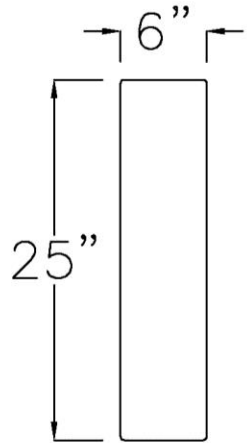

Custom Stainless Steel Food Pans

HEAVY DUTY

16 Gauge 304 Series

Fully Welded

Approval signature: _____

Date: _____

**25" x 6" x 2" D
Pans**

Size	NSF Rounded Corners
25" x 6" x 2" D	Yes