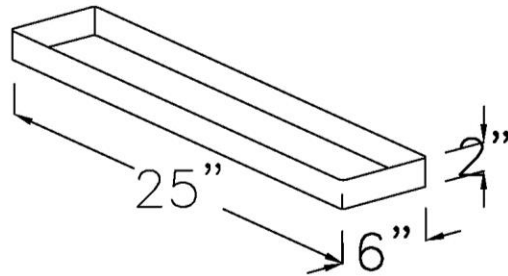

Custom Stainless Steel Food Pans

HEAVY DUTY

16 Gauge 304 Series

Fully Welded

Approval signature: _____

Date: _____

**25" x 6" x 2" D
Pans**

Size	NSF Rounded Corners
25" x 6" x 2" D	Yes