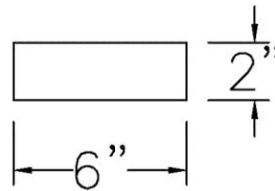

Custom Stainless Steel Food Pans

HEAVY DUTY

16 Gauge 304 Series

Fully Welded

Approval signature: _____

Date: _____

**25" x 6" x 2" D
Pans**

Size	NSF Rounded Corners
25" x 6" x 2" D	Yes