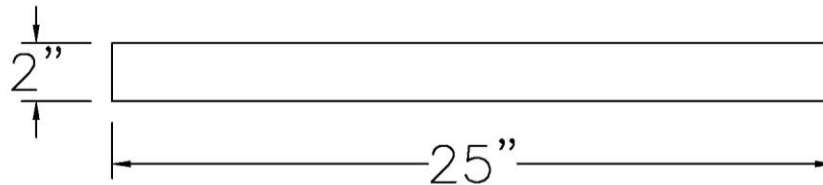

Custom Stainless Steel Food Pans

HEAVY DUTY

16 Gauge 304 Series

Fully Welded

Approval signature: _____

Date: _____

**25" x 6" x 2" D
Pans**

Size	NSF Rounded Corners
25" x 6" x 2" D	Yes